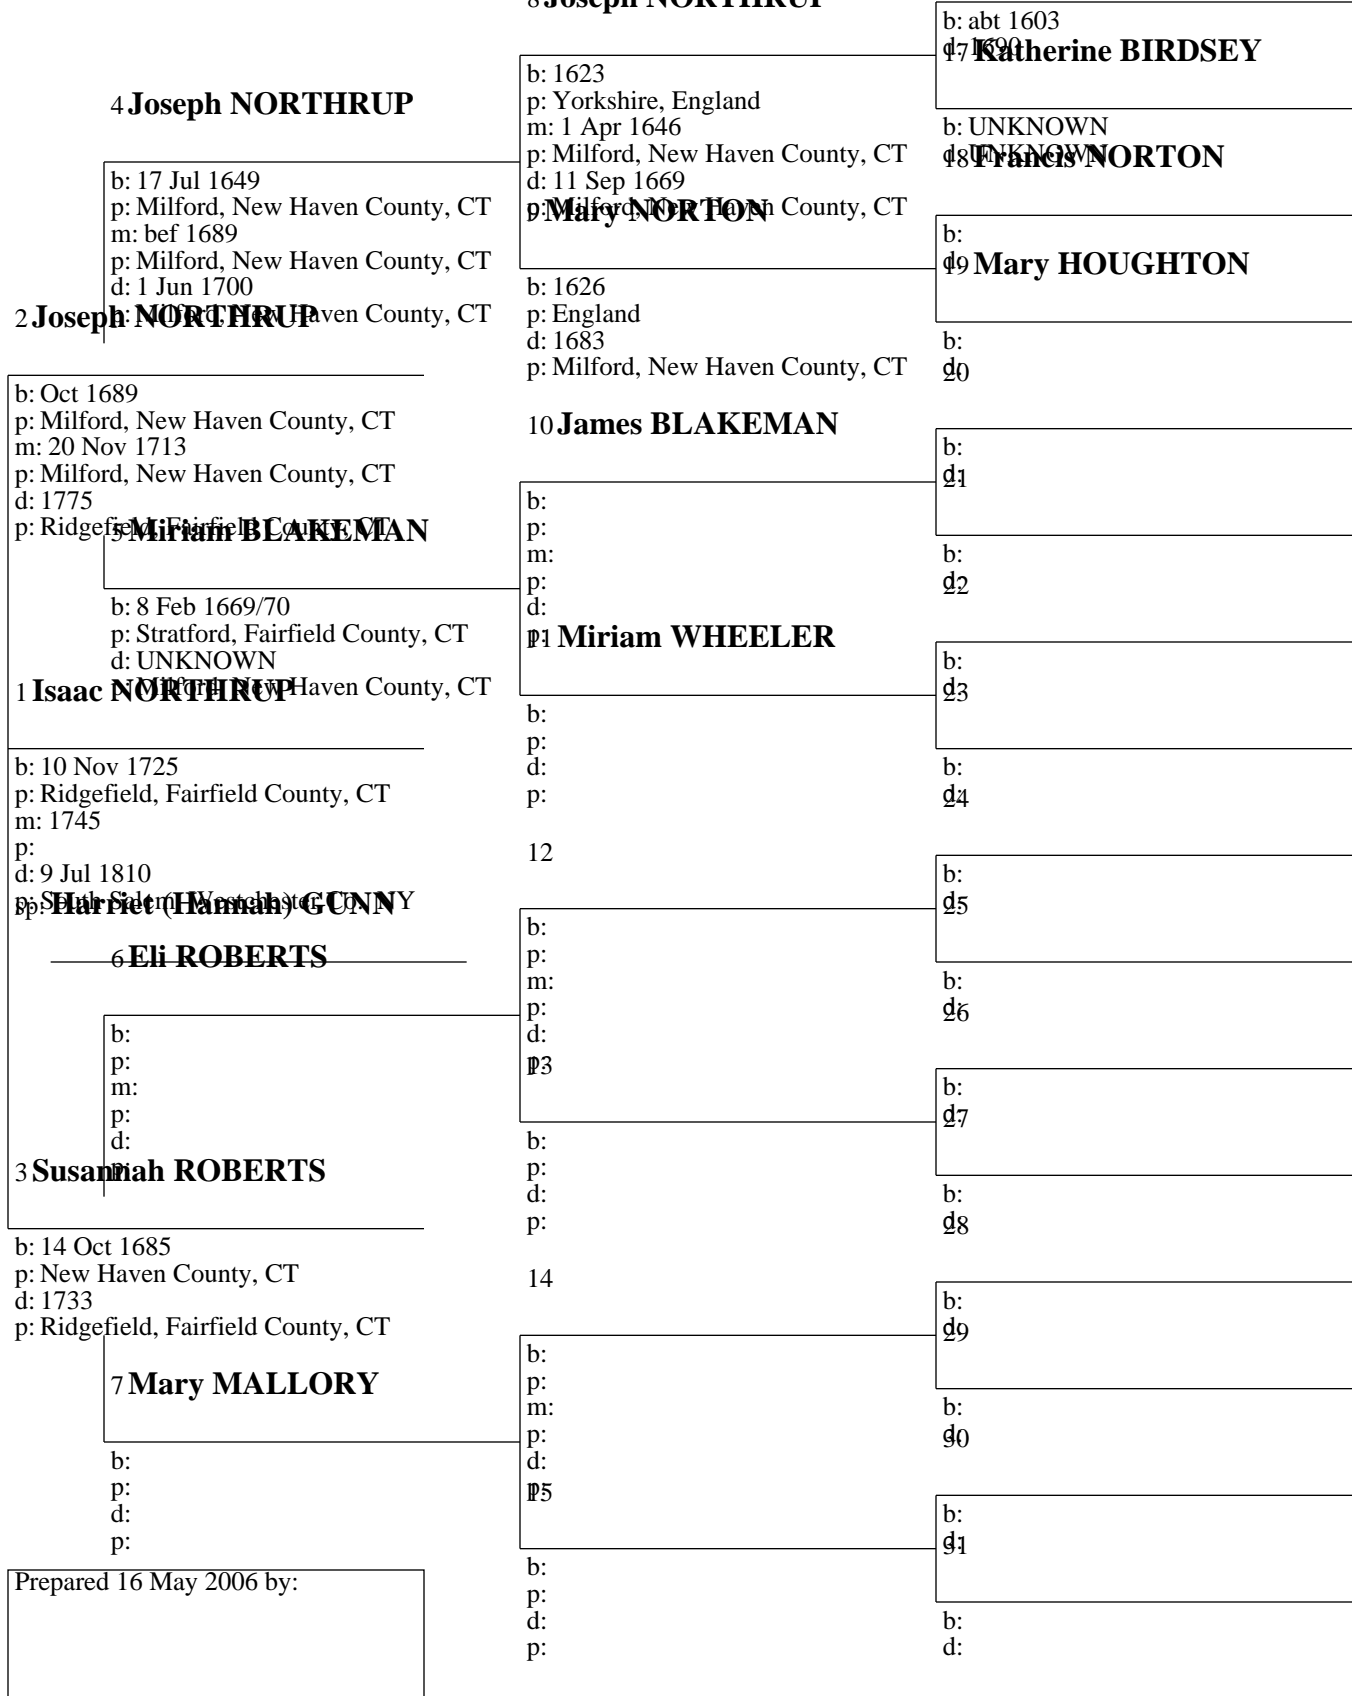

Pedigree Chart

16 May 2006
16 Joseph NORTHURP

Chart no. 16

No. 1 on this chart is the same as no. 22 on chart no. 7

Prepared 16 May 2006 by: