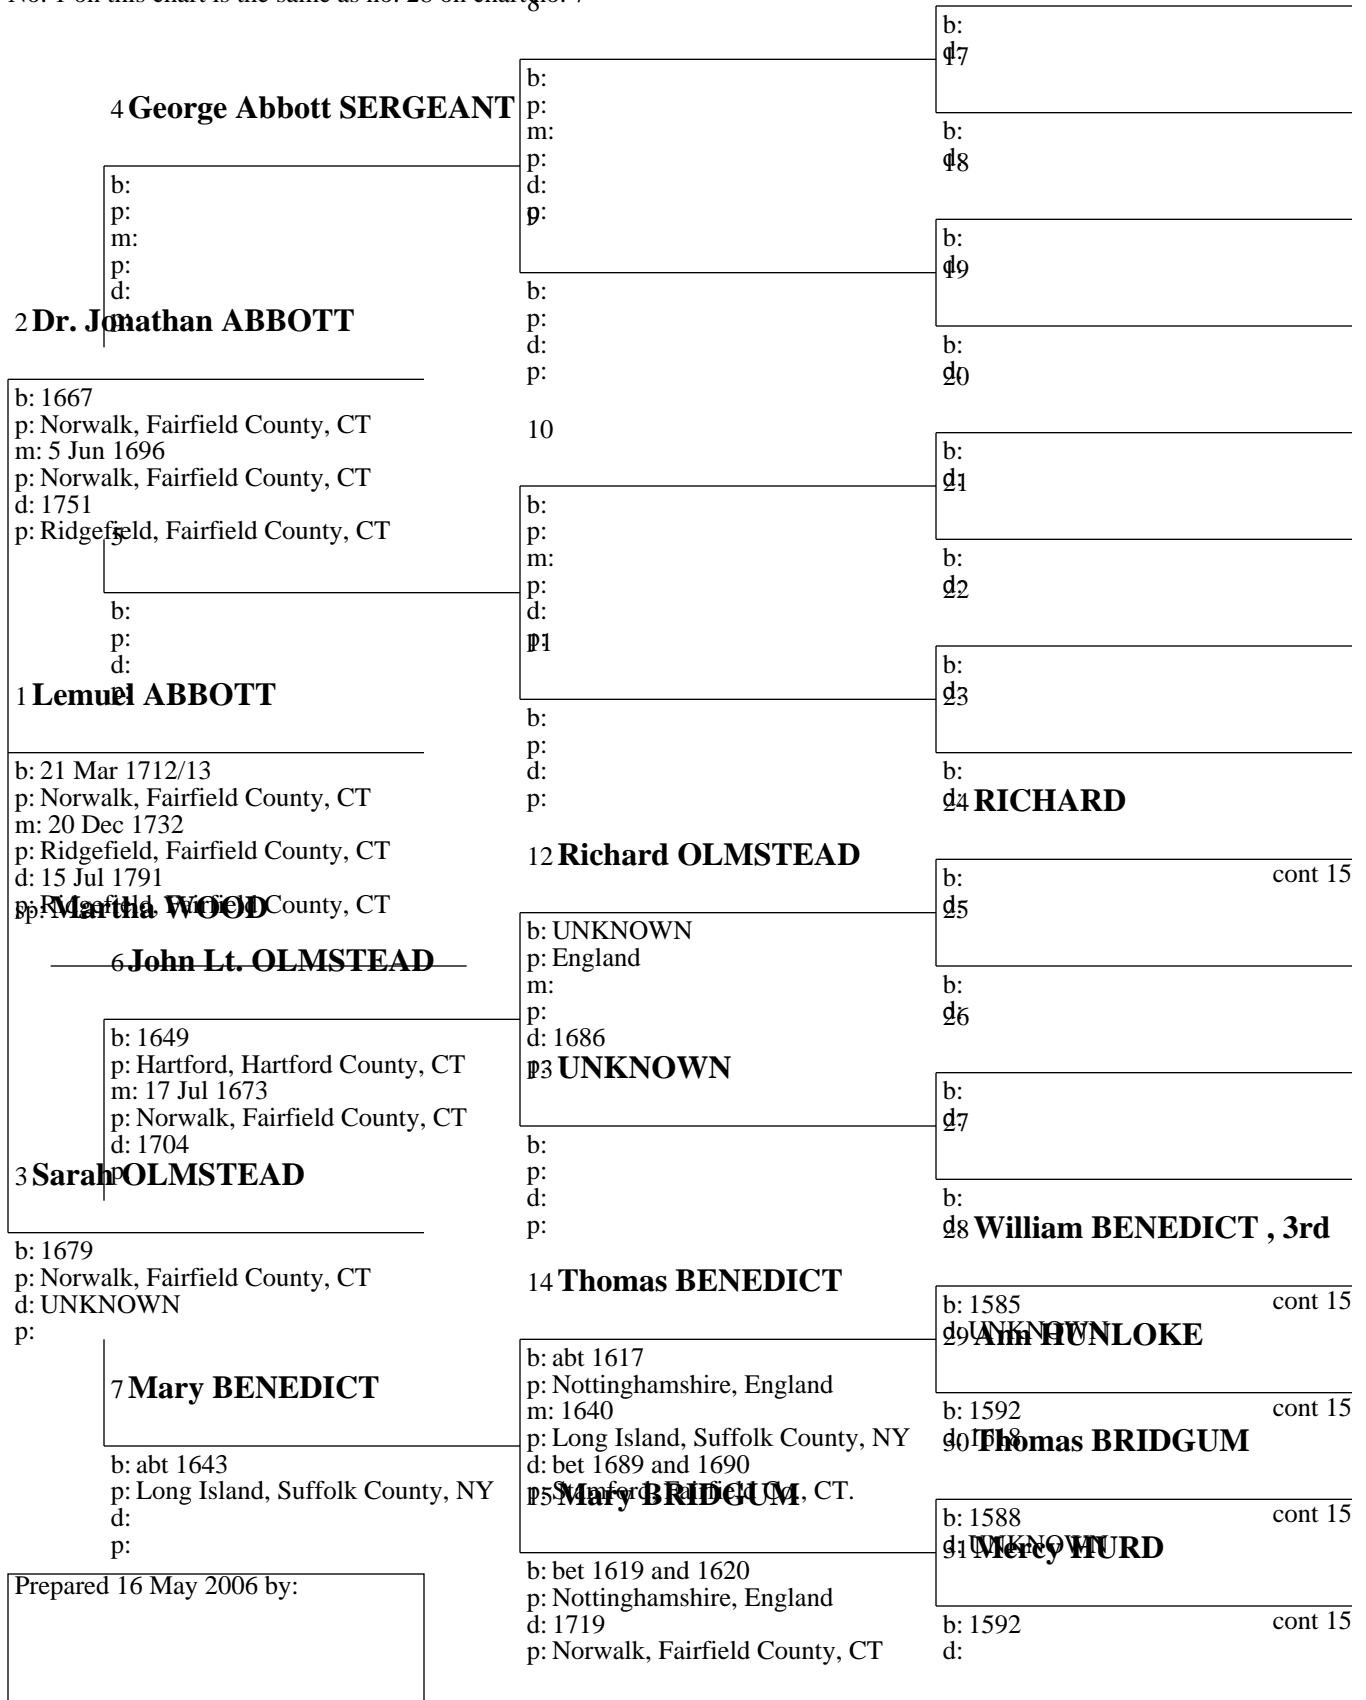

Chart no. 14

No. 1 on this chart is the same as no. 17 on chart no. 7

Pedigree Chart

16 May 2006

Chart no. 15

No. 1 on this chart is the same as no. 20 on chart no. 7

Pedigree Chart

16 May 2006
16 Joseph NORTHURP

Chart no. 16

No. 1 on this chart is the same as no. 22 on chart no. 7

Prepared 16 May 2006 by:

Pedigree Chart

16 **Eustace GATES** 16 May 2006

Chart no. 18

No. 1 on this chart is the same as no. 24 on chart no. 7

Pedigree Chart

16 May 2006

Chart no. 19

No. 1 on this chart is the same as no. 28 on chart no. 7

Pedigree Chart

16 **Edmund WOOD, Jr.** 16 May 2006

Chart no. 20

No. 1 on this chart is the same as no. 29 on chart no. 7