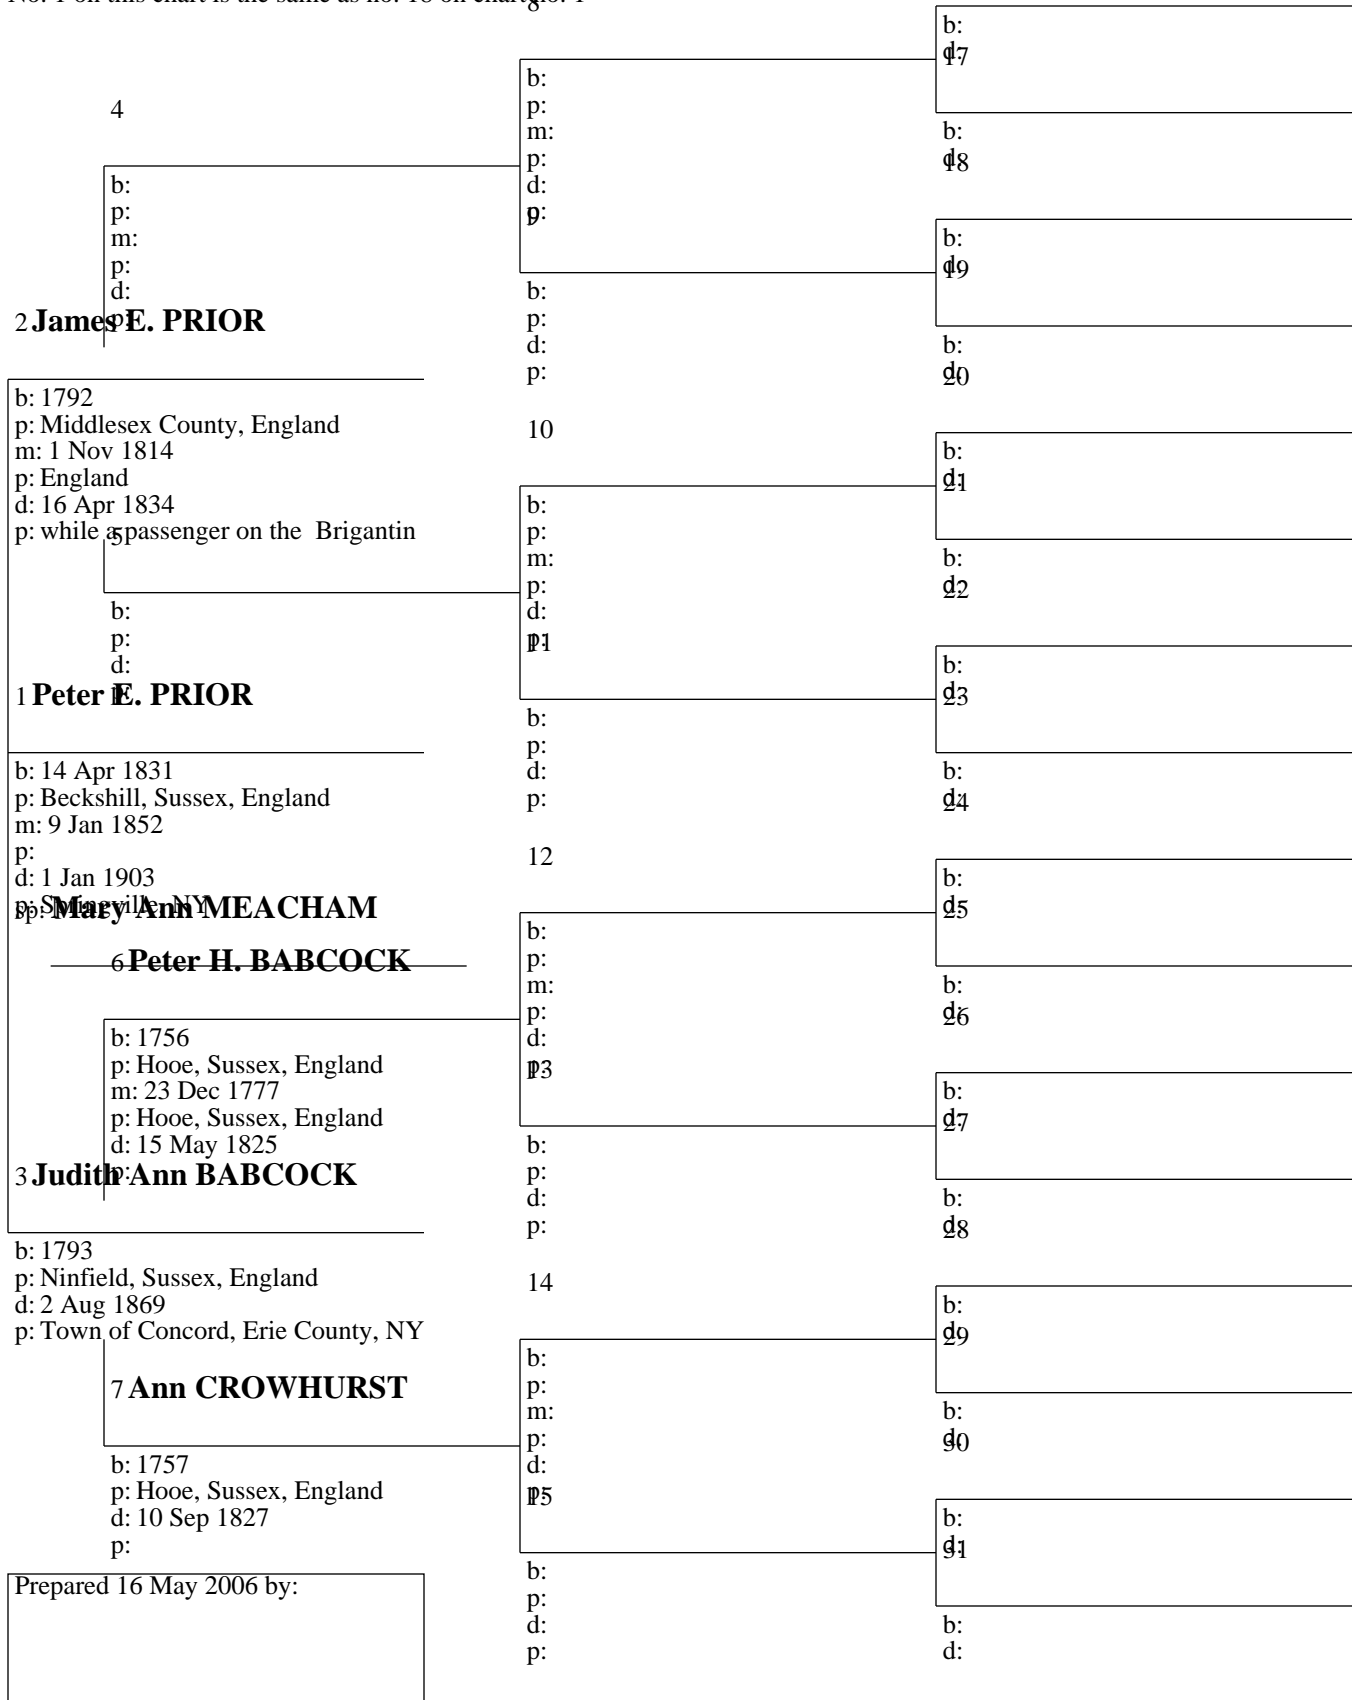

Pedigree Chart

16 Amos PRATT 16 May 2006

Chart no. 1

No. 1 on this chart is the same as no. 1 on chart no.

Pedigree Chart

16 **Joseph PRATT** 16 May 2006

Chart no. 2

No. 1 on this chart is the same as no. 16 on chart no. 1

8 **Joseph PRATT, Jr.**

Pedigree Chart

16 May 2006

Chart no. 3

No. 1 on this chart is the same as no. 17 on chart no. 1

Pedigree Chart

16 May 2006

Chart no. 4

No. 1 on this chart is the same as no. 18 on chart no. 1

Pedigree Chart

16 May 2006

Chart no. 5

No. 1 on this chart is the same as no. 19 on chart no. 1

Pedigree Chart

16 May 2006

Chart no. 6

No. 1 on this chart is the same as no. 22 on chart no. 1

Pedigree Chart

16 **Solomon WOOD** 16 May 2006

Chart no. 7

No. 1 on this chart is the same as no. 23 on chart no. 1

Pedigree Chart

16 Thomas HAYNES 16 May 2006