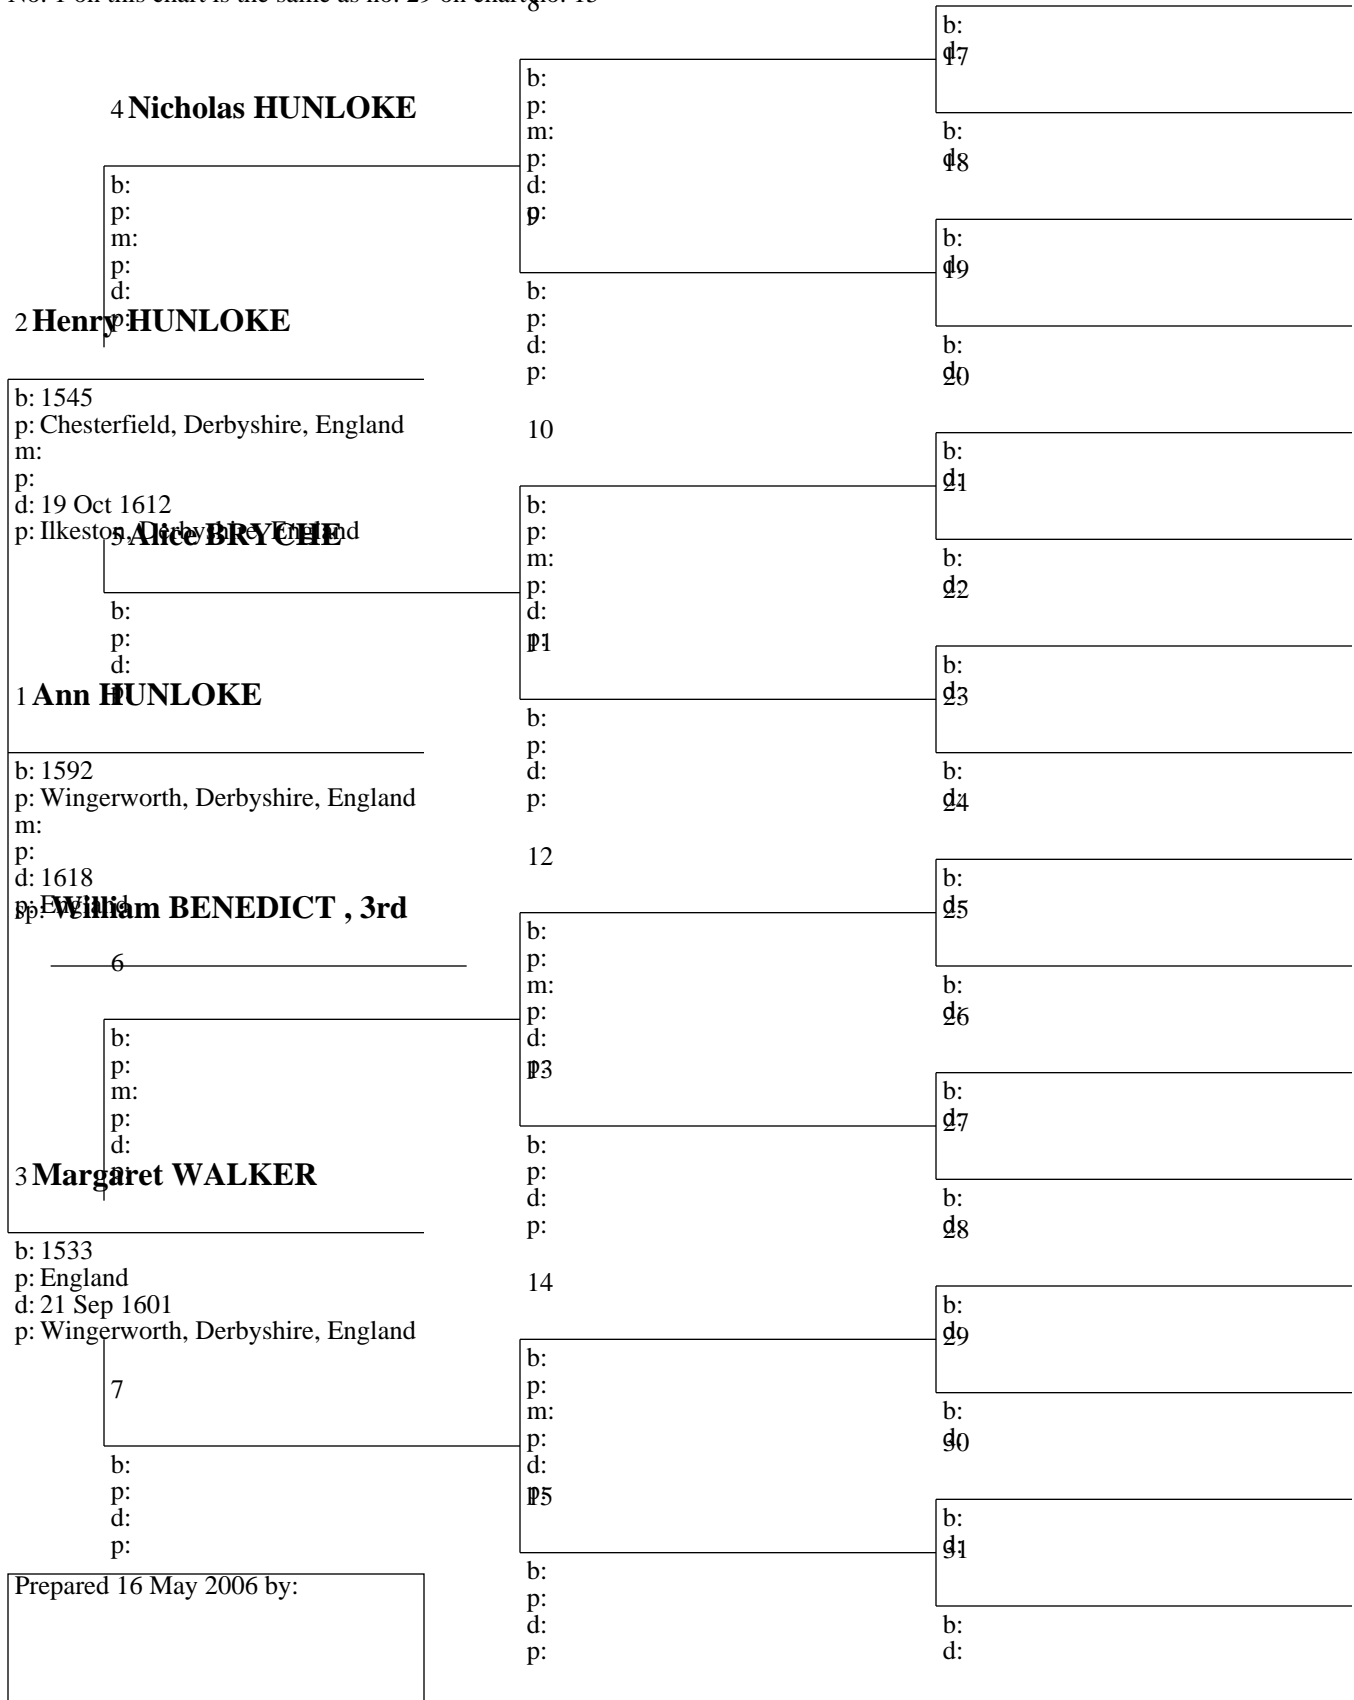

Pedigree Chart

16 May 2006

Chart no. 21

No. 1 on this chart is the same as no. 16 on chart no. 8

Pedigree Chart

16 May 2006

Chart no. 23

No. 1 on this chart is the same as no. 18 on chart no. 8

Pedigree Chart

16 Patrick TRAINE 16 May 2006

Chart no. 24

No. 1 on this chart is the same as no. 16 on chart no. 9

Pedigree Chart

16 May 2006

Chart no. 25

No. 1 on this chart is the same as no. 17 on chart no. 9

Pedigree Chart

16 May 2006

Chart no. 29

No. 1 on this chart is the same as no. 29 on chart no. 15

Pedigree Chart

16 May 2006

Chart no. 31

16